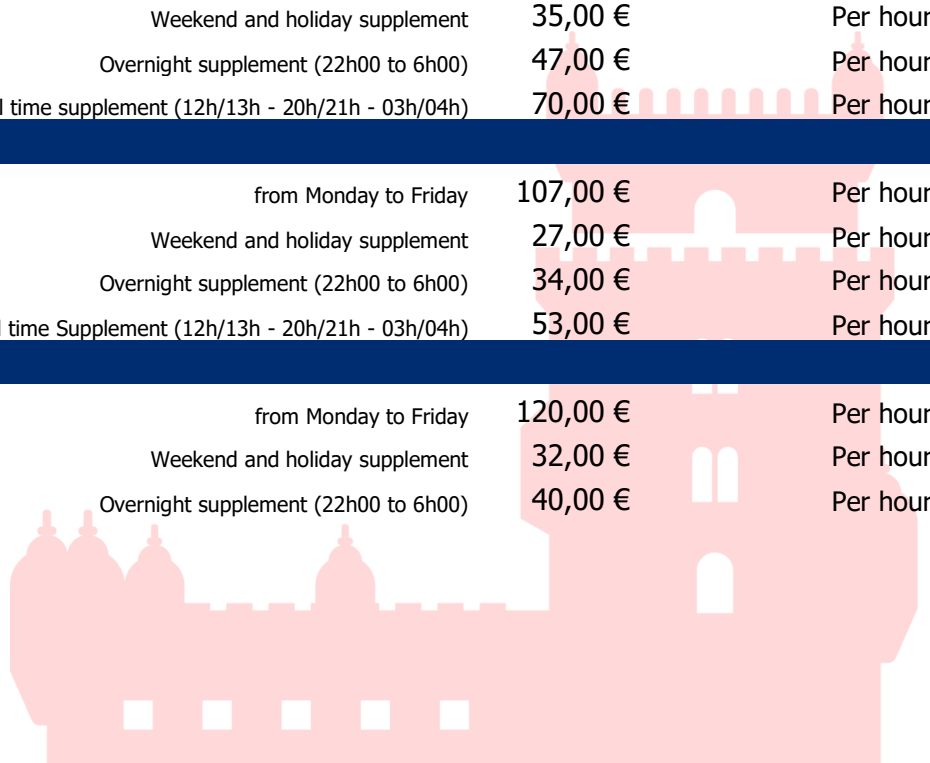

Bobcat with shovel for waste removal (min 4h)

from Monday to Friday	140,00 €	Per hour
Weekend and holiday supplement	30,00 €	Per hour
Meal time supplement (12h/13h - 20h/21h - 03h/04h)	70,00 €	Per hour

Cherry Picker >23 to 41m without handler (min 8h)

from Monday to Friday	154,00 €	Per hour
Weekend and holiday supplement	40,00 €	Per hour
Overnight supplement (22h00 to 6h00)	47,00 €	Per hour
Handler supplement	35,00 €	Per hour

Cherry Picker up to 23m without Handler (min 8h)

from Monday to Friday	125,00 €	Per hour
Weekend supplement	35,00 €	Per hour
Overnight supplement (22h00 to 6h00)	47,00 €	Per hour
Handler supplement	35,00 €	Per hour

Manitu 21m with handler (min 4h)

from Monday to Friday	140,00 €	Per hour
Weekend and holiday supplement	35,00 €	Per hour
Overnight supplement (22h00 to 6h00)	47,00 €	Per hour
Meal time supplement (12h/13h - 20h/21h - 03h/04h)	70,00 €	Per hour

Forklift 2,5t with handler (min 4h)

from Monday to Friday	107,00 €	Per hour
Weekend and holiday supplement	27,00 €	Per hour
Overnight supplement (22h00 to 6h00)	34,00 €	Per hour
Meal time Supplement (12h/13h - 20h/21h - 03h/04h)	53,00 €	Per hour

Forklift 4t with handler (min 4h)

from Monday to Friday	120,00 €	Per hour
Weekend and holiday supplement	32,00 €	Per hour
Overnight supplement (22h00 to 6h00)	40,00 €	Per hour

Lisbon Cruise Port

Doca do Jardim do Tabaco
Terminal de Cruzeiros de Lisboa
1100-651 Lisboa
T. +351 21 04 97 940
NIPC: 513010505